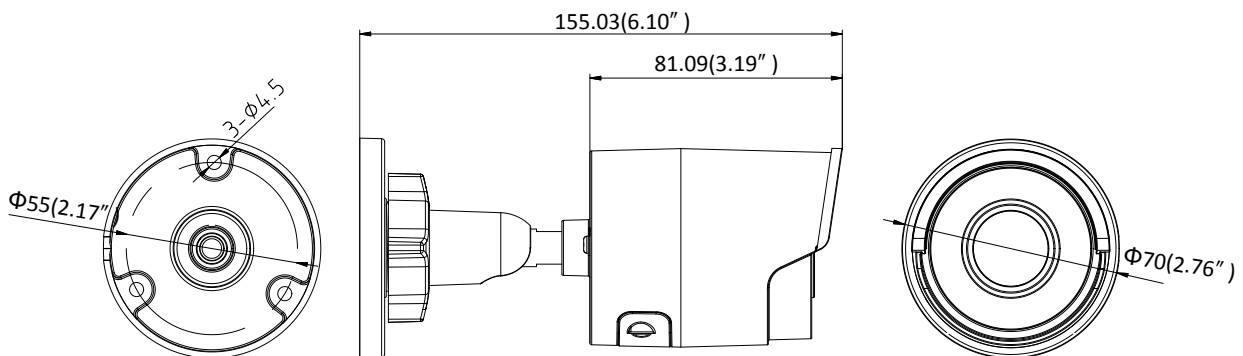

General Function	One-key Reset, Anti-Flicker, Heartbeat, Mirror, Password Protection, Privacy Mask, Watermark, IP Address Filter
Smart Feature-set	
Behavior Analysis	Line crossing detection, intrusion detection, unattended baggage detection, object removal detection
Line Crossing Detection	Cross a pre-defined virtual line, up to 1 pre-defined virtual lines supported
Intrusion Detection	Enter and loiter in a pre-defined virtual region, up to 1 pre-defined virtual regions supported
Object Removal Detection	Objects removed from the pre-defined region, such as the exhibits on display.
Unattended Baggage Detection	Objects left over in the pre-defined region such as the baggage, purse, dangerous materials
Face Detection	Human face appears in the image can be detected and trigger linkage method
Interface	
Communication Interface	1 RJ45 10M/100M self-adaptive Ethernet port
On-board Storage	Built-in microSD/SDHC/SDXC slot, up to 128 GB
General	
Operating Conditions	-30 °C to +60 °C (-22 °F to +140 °F), Humidity 95% or less (non-condensing)
Power Supply	12 VDC ± 25%, 6W PoE(802.3af, class 3), 7W
IR Range	Up to 30 m
Protection Level	IP67
Dimensions	Camera: $\Phi 70 \times 155.03$ mm ($\Phi 2.76'' \times 6.1''$) Package: $216 \times 121 \times 118$ mm ($8.5'' \times 4.76'' \times 4.65''$)
Weight	Camera: 410 g (0.9 lb.)

Available Models

DS-2CD2055FWD-I

Dimensions