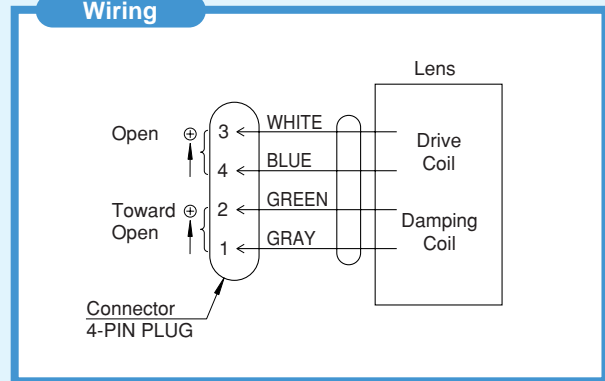

AT
Aspherical Lens

F1.4
Wide Aperture Rate

- High image-quality monitoring with optical performance supporting 3 megapixels.
- Compatible with a wide range - 1/2", 1/3" and 1/4" - cameras.
- Wide f3.8-13mm range accommodates various applications.
- Designed to maximize optical performance with high-accuracy aspheric lens, low-dispersion glass, and high refractive-index glass.
- Built-in ND filter of T360, supporting high sensitivity cameras.

Focal Length (mm)		3.8~13 (3.4×)	
Iris Range		F1.4 ~ T360 (Equivalent to F360)	
Operation	Zoom	Manual	
	Focus	Manual	
	Iris	Auto (DC Type) (*1)	
Angle Of View (H×V)	1/2"	WIDE	97°34' × 71°47'
		TELE	28°23' × 21°18'
	1/3"	WIDE	71°47' × 53°25'
		TELE	21°18' × 15°59'
	1/4"	WIDE	53°15' × 39°41'
		TELE	15°59' × 11°59'
Focusing Range (From Front Of The Lens) (m)		∞ ~ 0.3	
Object Dimensions at M.O.D. (H×V) (mm)	1/2"	WIDE	715 × 452
		TELE	170 × 126
	1/3"	WIDE	452 × 313
		TELE	126 × 94
	1/4"	WIDE	313 × 225
		TELE	94 × 70
Back Focal Distance (in air) (mm)		10.60	
Exit Pupil Position (From Image Plane) (mm)		461	
Filter Thread (mm)		—	
Mount		C	
Mass (g)		80	
Coil Resistance		Drive Coil	190Ω
		Damping Coil	500Ω
Current Consumption		23mA (Max.) at DC 4V	
Remarks		<ul style="list-style-type: none"> • With Metal Mount (*1) When power is turned off, iris will automatically close. DV3.4×3.8SA-SA1L : Long Cable Type (230mm)	