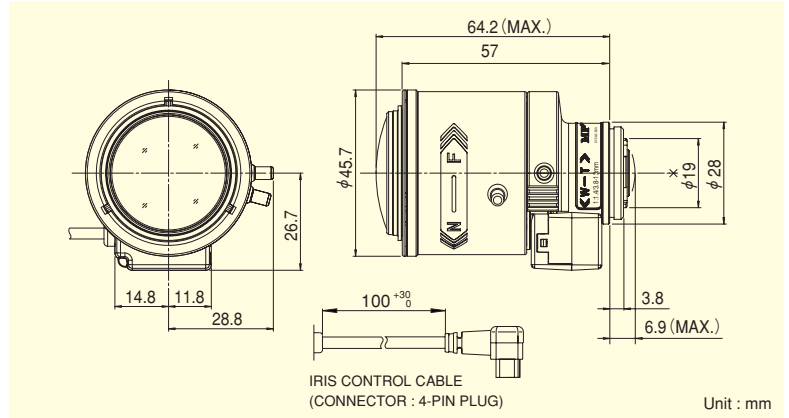

WIDE
Wide Angle

TELE
Telephoto
Long Focal

3 Mega
For Megapixel
Camera

DC
DC Auto Iris

C-mt
C Mount

METAL
Metal Mount

ND
ND Filter

230
Long Cable

AT
Aspherical Lens

F1.4
Wide Aperture Rate

- High image-quality monitoring with optical performance supporting 3 megapixels.
- Compatible with a wide range - 1/2", 1/3" and 1/4" - cameras.
- Wide f3.8-13mm range accommodates various applications.
- Designed to maximize optical performance with high-accuracy aspheric lens, low-dispersion glass, and high refractive-index glass.
- Built-in ND filter of T360, supporting high sensitivity cameras.

Focal Length (mm)		3.8~13 (3.4×)	
Iris Range		F1.4 ~ T360 (Equivalent to F360)	
Operation	Zoom	Manual	
	Focus	Manual	
	Iris	Auto (DC Type) (*1)	
Angle Of View (H×V)	1/2"	WIDE	97°34' × 71°47'
		TELE	28°23' × 21°18'
	1/3"	WIDE	71°47' × 53°25'
		TELE	21°18' × 15°59'
	1/4"	WIDE	53°15' × 39°41'
		TELE	15°59' × 11°59'
Focusing Range (From Front Of The Lens) (m)		∞ ~ 0.3	
Object Dimensions at M.O.D. (H×V) (mm)	1/2"	WIDE	715 × 452
		TELE	170 × 126
	1/3"	WIDE	452 × 313
		TELE	126 × 94
	1/4"	WIDE	313 × 225
		TELE	94 × 70
Back Focal Distance (in air) (mm)		10.60	
Exit Pupil Position (From Image Plane) (mm)		461	
Filter Thread (mm)		—	
Mount		C	
Mass (g)		80	
Coil Resistance		Drive Coil	190Ω
		Damping Coil	500Ω
Current Consumption		23mA (Max.) at DC 4V	
Remarks		<ul style="list-style-type: none"> • With Metal Mount (*1) When power is turned off, iris will automatically close. DV3.4×3.8SA-SA1L : Long Cable Type (230mm)	