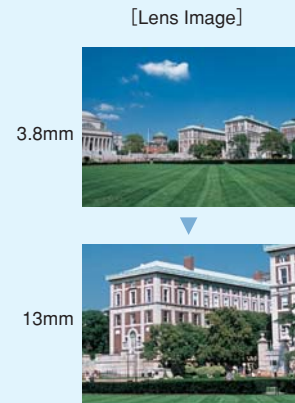

MP³ MEGAPIXEL VARI-FOCAL LENSES