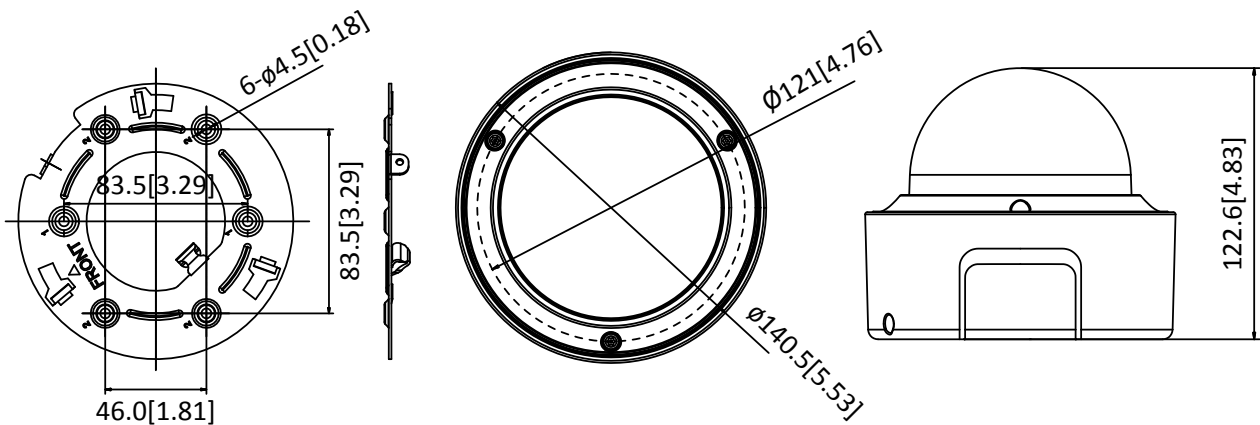

Power Supply	12 VDC \pm 20%, two-core terminal block PoE (802.3af, class 3): 36 V to 57 V
Power Consumption and Current	12 VDC \pm 20%: 0.7 A, max. 8 W PoE (802.3af, class 3): 36 V to 57 V): 0.3 A to 0.2 A
Protection Level	IK10
Material	Aluminum Alloy
Dimensions	Camera: $\Phi 140.5 \times 122.6$ mm ($\Phi 5.5'' \times 4.8''$) With package: $244 \times 174 \times 173$ mm ($9.6'' \times 6.9'' \times 6.8''$)
Weight	Camera: 900 g (1.98 lb.) With package: 1250 g (2.76 lb.)

Note: Listed resolutions are only selectable options. It does not mean that all streams can work at their maximum resolution at the same time.

Available Model

DS-2CD5146G0-IZS (2.8mm to 12mm)

Dimension

Unit: mm[inch]