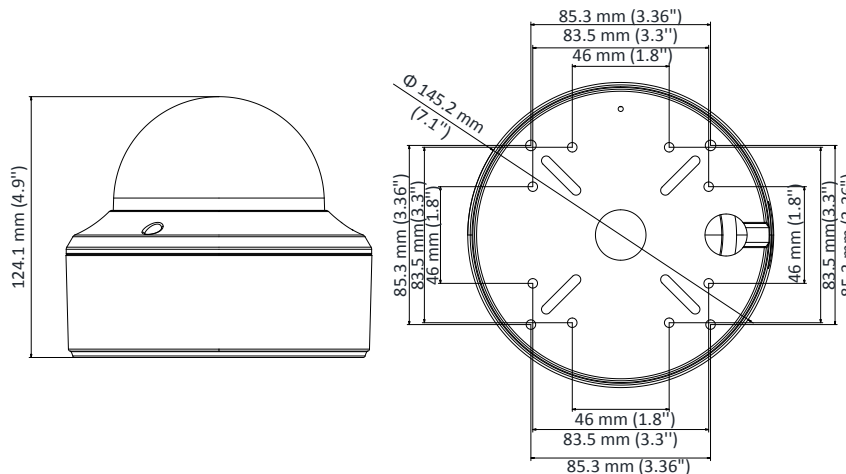

Order Model

DS-2CC52D9T-AVPIT3ZE

* PoC function is only available when cooperating with DS-1TPXXX.

Dimensions