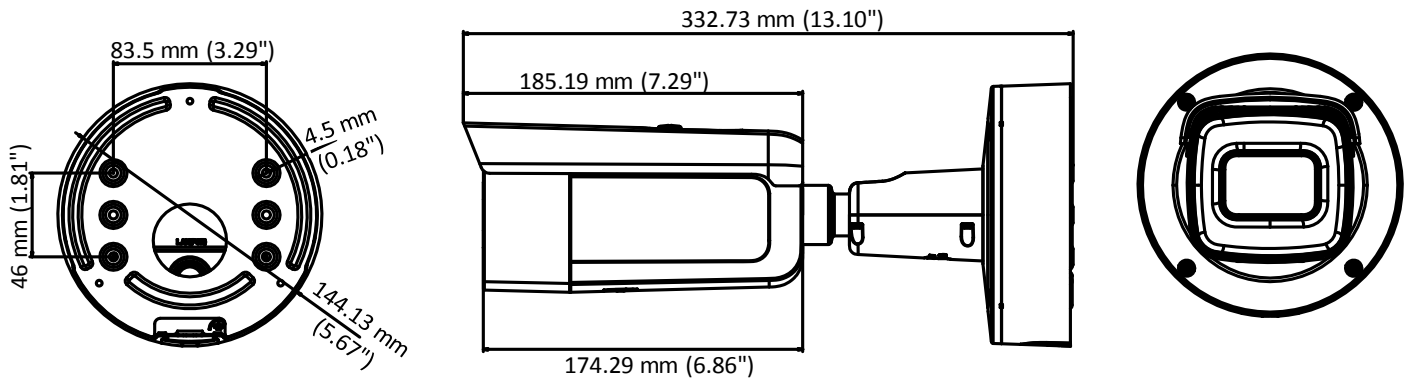

Available Model:

DS-2CD2635FWD-IZS

Dimensions