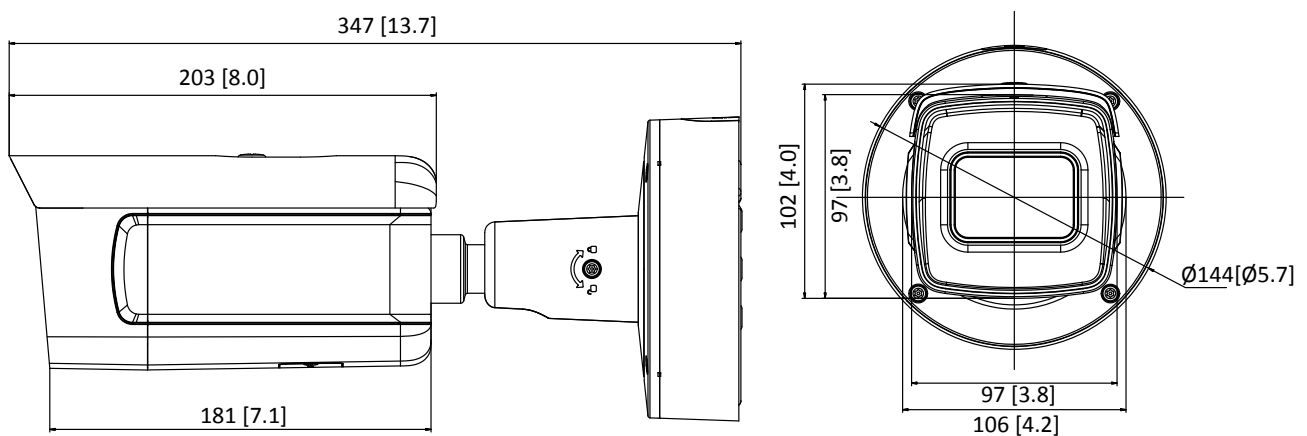

| | |
|-------------------------------|---|
| Operating Conditions | -30 °C to 60 °C (-22 °F to 140 °F), -H: -40 °C to 60 °C (-40 °F to 140 °F) Humidity 95% or less (non-condensing) |
| Power Supply | 12 VDC ± 20%, two-core terminal block PoE (802.3at, class 4) |
| Power Consumption and Current | -IZS: 12 VDC, 1.0 A, max. 12 W; PoE (802.3at, 42.5 V to 57 V), 0.3 A to 0.2 A -IZHS: 12 VDC, 1.3 A, max. 15 W; PoE (802.3at, 42.5 V to 57 V), 0.4 A to 0.3 A |
| Protection Level | IP67, IK10 |
| Heater | -H: yes |
| Material | Aluminum alloy |
| Dimensions | Camera: $\Phi 144 \times 347$ mm ($\Phi 5.7'' \times 13.7''$) With package: $405 \times 190 \times 180$ mm ($15.9'' \times 7.5'' \times 7.1''$) |
| Weight | Camera: approx. 2.45 kg (5.40 lb.) With package: approx. 2.7 kg (5.95 lb.) |

* Listed resolutions are only selectable options. It does not mean that all streams can work at their maximum resolution at the same time.

Available Model

DS-2CD5A26G0-IZS (2.8–12 mm), DS-2CD5A26G0-IZHS (2.8–12 mm)

DS-2CD5A26G0-IZS (8–32 mm), DS-2CD5A26G0-IZHS (8–32 mm)

*-H: Heater supported

Dimension

Unit: mm[inch]

Accessory

DS-1475ZJ-SUS
Vertical Pole Mount

DS-1476ZJ-SUS
Corner Mount

Distributed by