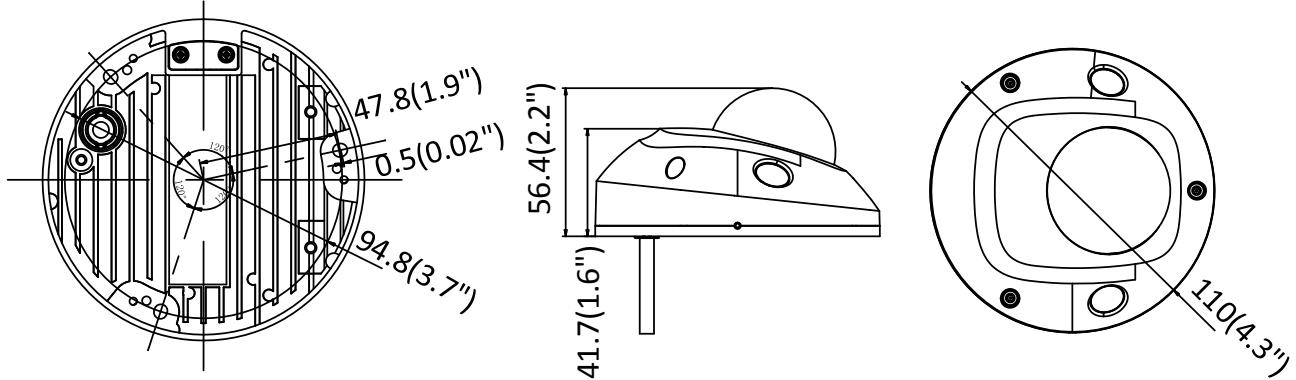

Dimensions