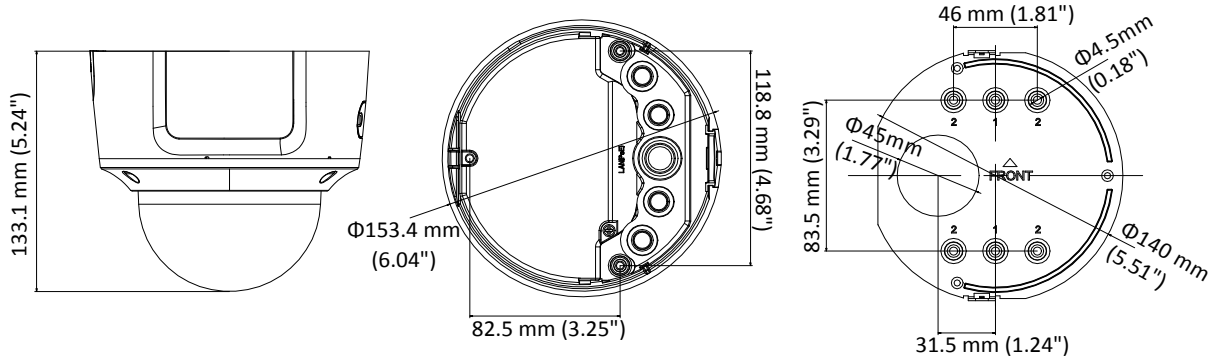

## Specifications

<b>Camera</b>	
Image Sensor	1/2.9" Progressive Scan CMOS
Min. Illumination	Color: 0.01 Lux @ (F1.2, AGC ON), 0 Lux with IR Color: 0.014 Lux @ (F1.4, AGC ON), 0 Lux with IR
Shutter Speed	1/3 s to 1/100,000 s
Slow Shutter	Support
Day & Night	IR Cut Filter
Digital Noise Reduction	3D DNR
WDR	120dB
3-Axis Adjustment	Pan: 0° to 355°, tilt: 0° to 75°, rotate: 0° to 355°
<b>Lens</b>	
Focal length	2.8 to 12 mm
Aperture	F1.4
FOV	Horizontal field of view: 88° to 29° Vertical field of view: 47.5° to 16.5° Diagonal field of view: 103° to 33°
Lens Mount	Ø14
<b>IR</b>	
IR Range	Up to 30 m
Wavelength	850nm
<b>Compression Standard</b>	
Video Compression	Main stream: H.265+/H.265/H.264+/H.264 Sub stream: H.265+/H.265/H.264+/H.264/MJPEG Third stream: H.265+/H.265/H.264+/H.264
H.264 Type	Main Profile/High Profile
H.265 Type	Main Profile
Video Bit Rate	32 Kbps to 16 Mbps
Audio Compression	G722.1/G711ulaw/G711alaw/G726/MP2L2
Audio Bit Rate	32 to 128kbps
<b>Smart Feature-set</b>	
Behavior Analysis	Line crossing detection, intrusion detection, unattended baggage detection, object removal detection
Face Detection	Support
Region of Interest	Support 1 fixed region for each stream
<b>Image</b>	
Max. Resolution	2944 × 1656
Main Stream	50Hz: 20 fps (2944 × 1656), 25 fps (2560 × 1440, 1920 × 1080, 1280 × 720) 60Hz: 20 fps (2944 × 1656), 30 fps (2560 × 1440, 1920 × 1080, 1280 × 720)
Sub Stream	50Hz: 25fps (640 × 360, 352 × 288) 60Hz: 30fps (640 × 360, 352 × 240)
Third Stream	50Hz: 25fps (1280 × 720, 640 × 360, 352 × 288) 60Hz: 30fps (1280 × 720, 640 × 360, 352 × 240)
Image Enhancement	BLC/3D DNR
Image Setting	Rotate mode, saturation, brightness, contrast, sharpness adjustable by client software or web browser

## Dimensions