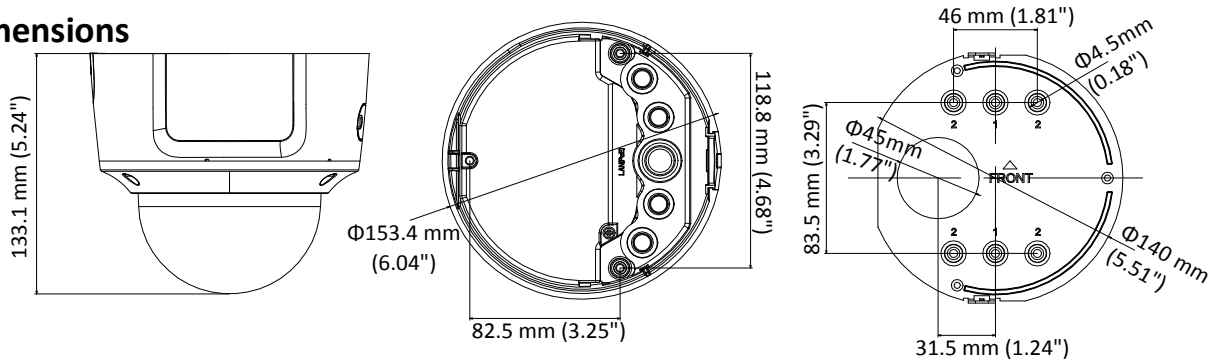

Available Model:

DS-2CD2785FWD-IZS

Dimensions

Accessories

Distributed by