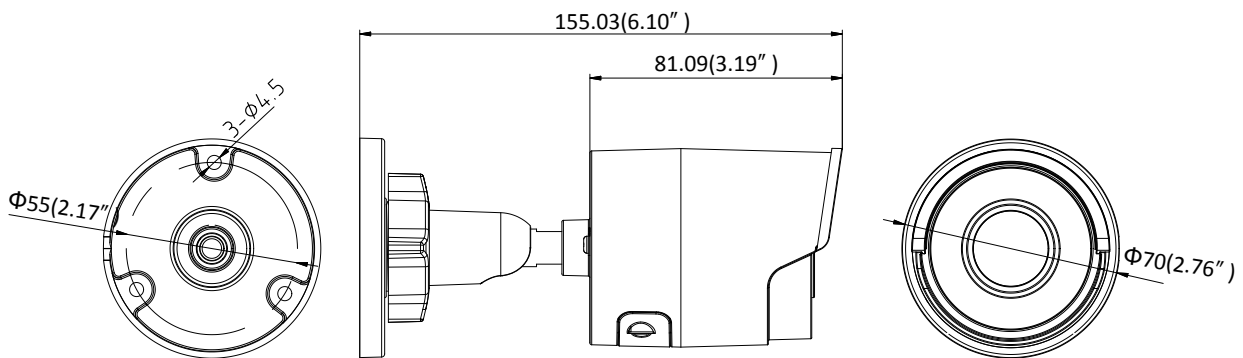

General Function	One-key Reset, Anti-Flicker, Heartbeat, Mirror, Password Protection, Privacy Mask, Watermark, IP Address Filter
<b>Interface</b>	
Communication Interface	1 RJ45 10M/100M self-adaptive Ethernet port
On-board Storage	Built-in microSD/SDHC/SDXC slot, up to 128 GB
<b>Smart Feature-set</b>	
Behavior Analysis	Line crossing detection, intrusion detection, unattended baggage detection, object removal detection
Line Crossing Detection	Cross a pre-defined virtual line, up to 1 pre-defined virtual lines supported
Intrusion Detection	Enter and loiter in a pre-defined virtual region, up to 1 pre-defined virtual regions supported
Object Removal Detection	Objects removed from the pre-defined region, such as the exhibits on display.
Unattended Baggage Detection	Objects left over in the pre-defined region such as the baggage, purse, dangerous materials
Face Detection	Human face appears in the image can be detected and trigger linkage method
<b>General</b>	
Operating Conditions	-30 °C to +60 °C (-22 °F to +140 °F), Humidity 95% or less (non-condensing)
Power Supply	12 VDC ± 25%, 7W PoE(802.3af, class 3), 7.5W
IR Range	Up to 30 m
Protection Level	IP67
Dimensions	Camera: $\Phi 70 \times 155.03$ mm ( $\Phi 2.76'' \times 6.1''$ ) Package: $216 \times 121 \times 118$ mm ( $8.5'' \times 4.76'' \times 4.65''$ )
Weight	Camera: 410 g (0.9 lb.)

## Dimensions

Unit: mm