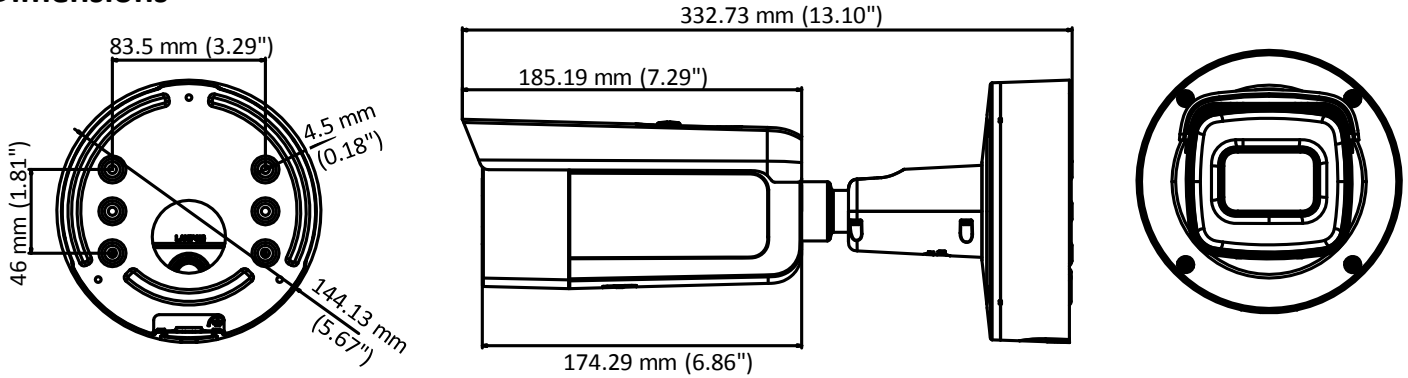

Available Model:

DS-2CD2685FWD-IZS

Dimensions