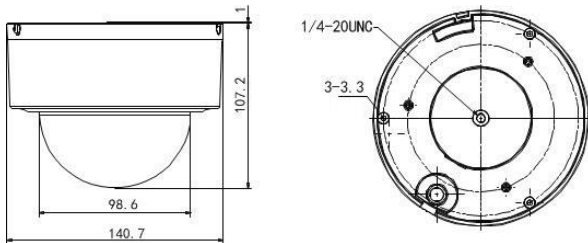

## Specifications

<b>Model</b>	<b>DS-2DE3204W-DE</b>
<b>Camera Module</b>	
Image Sensor	1/2.8" Progressive Scan CMOS
Min. Illumination	F1.6, AGC On : Color : 0.05 lux, B/W : 0.01 lux
Max. Image Resolution	1920(H) × 1080(V)
Focal Length	2.8~12mm, 4x
Digital Zoom	16X
Zoom Speed	Approx.1s(Wide~Tele)
Angle of View	105~33.5 degree (Wide~Tele)
Aperture Range	F1.6 ~F2.7
Focus Mode	Auto / Semiautomatic / Manual
DWDR	Support
Shutter Time	1/1~1/10,000s
AGC	Auto / Manual
White Balance	Auto / Manual /ATW/Indoor/Outdoor/Daylight lamp/Sodium lamp
Day & Night	IR Cut Filter
Privacy Mask	8 privacy masks programmable
Enhancement	3D DNR, HLC/BLC
<b>Pan and Tilt</b>	
Range	Pan: 0~350°; Tilt: 0°~90°
Speed	Pan Manual Speed: 0.1°~60°/s, Pan Preset Speed: 60°/s Tilt Manual Speed: 0.1°~50°/s, Tilt Preset Speed: 50°/s
Number of Preset	300
Patrol	8 patrols, up to 32 presets per patrol
Park Action	Preset/Patrol
Scheduled Task	Preset / Reboot / Patrol /Self test / Aux output
<b>Features</b>	
Detection	Intrusion detection, line crossing detection, audio exception detection, motion detection
ROI encoding	Support 4 areas with adjustable levels
<b>Alarm</b>	
Alarm I/O	1/1
Alarm Trigger	Tampering alarm, Network disconnect, IP address conflict, Storage exception
Alarm Action	Preset, Recording, Relay output, Upload center, Upload FTP, Email linkage

## Dimensions