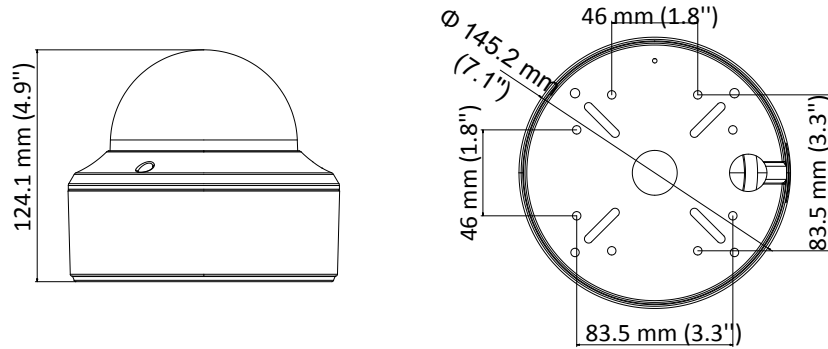

## Specification

<b>Camera</b>	
Image Sensor	8.29 megapixel progressive scan CMOS
Signal System	PAL/NTSC
Frame Rate	PAL: 8 MP@12.5fps, 5 MP@20fps, 4 MP@25fps, 1080p@25fps NTSC: 8 MP@15fps, 5 MP@20fps, 4 MP@30fps, 1080p@30fps
Resolution	3840 (H) × 2160 (V)
Min. illumination	Color: 0.003 Lux@(F1.2, AGC ON), 0 Lux with IR
Shutter Time	PAL: 1/12.5 s to 1/10,000 s NTSC: 1/15 s to 1/10,000 s
Slow Shutter	Max. 16 times
Lens	2.8 mm to 12 mm motorized vari-focal lens
Horizontal Field of View	108.1° to 45.6°
Lens Mount	Φ14
Day & Night	IR cut filter
Angle Adjustment	Pan: 0° to 355°, Tilt: 0° to 75°, Rotate: 0° to 355°
Synchronization	Internal synchronization
WDR (Wide Dynamic Range)	120 dB
<b>Menu</b>	
AGC	Support
Day/Night Mode	Auto/Color/BW (Black and White)
White Balance	Auto/Manual/Natural
Privacy Mask	ON/OFF, 4 programmable privacy masks
BLC (Backlight Compensation)	Support
3D DNR (Digital Noise Reduction)	Level 1 to 10
Language	English
Functions	Contrast, Sharpness, Saturation, Mirror, Defog, HLC
<b>Interface</b>	
TVI Video Output	1 HD analog output
CVBS Video Output	1 CVBS output (75Ω/BNC)
<b>General</b>	
Operating Conditions	-40 °C to 60 °C (-40 °F to 140 °F), humidity: 90% or less (non-condensation)
Power Supply	12 VDC ±25% -A: 12 VDC ±25%, 24 VDC ±25%
Power Consumption	Max. 9 W -A: Max. 10.5 W
Protection Level	IP67, IK10
Material	Metal
IR Range	Up to 60 m
Communication	Up the coax, Protocol: HIKVISION-C (TVI output)
Dimensions	Φ 145.2 mm × 124.1 mm (Φ 5.72" × 4.89" )
Weight	Approx. 645 g (1.42 lb.)

## Dimension