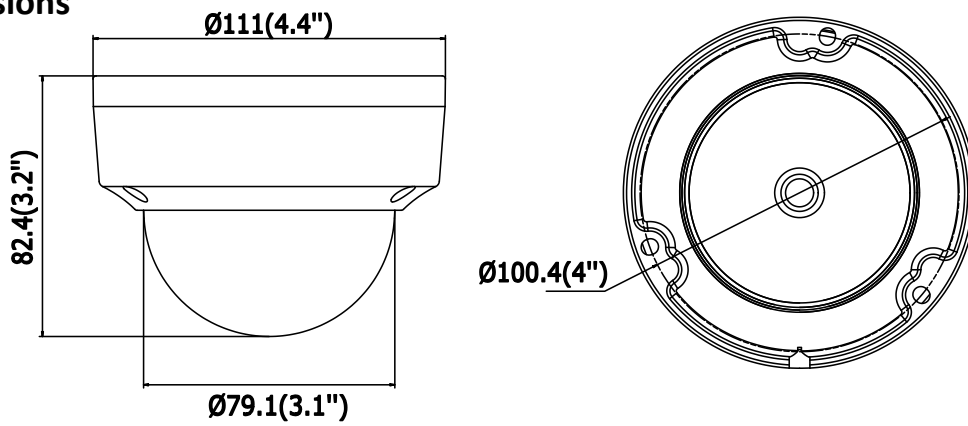

Dimensions

Unit: mm

Accessories

DS-1259ZJ

DS-1272ZJ-110

DS-1272ZJ-110B

DS-1271ZJ-110

DS-1280ZJ-DM18

DS-1276ZJ

DS-1275ZJ

DS-1250ZJ

Distributed by