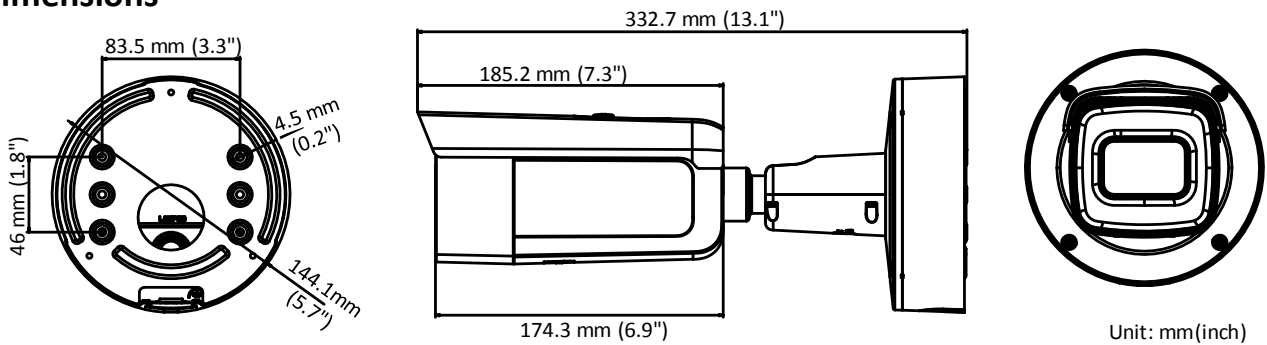

Dimensions